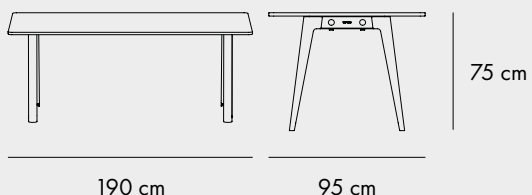

NEW MODERN DINING TABLE