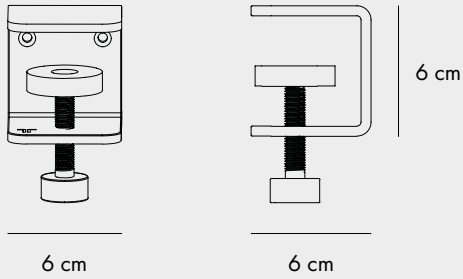

WALL SHELVES

WALL BRACKET