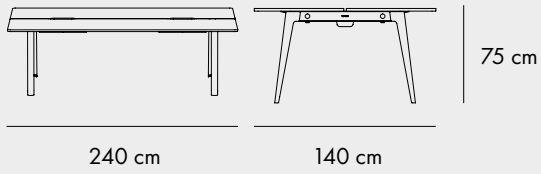

NEW MODERN WORK BENCH
4 PAX COMPACT