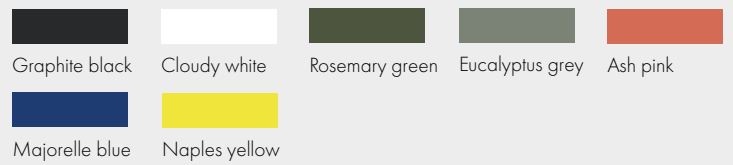

FINISHES

SSD

SEAT AND BACKREST FINISHES

COLORS

SSD SOFT - RECYCLED FABRIC

FINISHES

GABRIEL FABRICS

COLORS

COLORS

BOOK SHELF L150 | 2,5 cm | 2 cm | 20 cm
150 cm**FINISHES**

Solid oak

Venezia

COLORS

Graphite black

Cloudy white

Mineral blue

Dark varnished

Eucalyptus grey

Rosemary green

LIGHTING

NOD TABLE LAMP

COLORS

NOD CLAMP-ON LAMP

COLORS