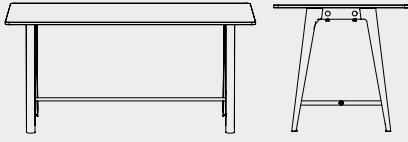

NEW MODERN HIGH TABLE

190 cm

95 cm

90/105cm

FINISHES

Oak

White Plywood

Reclaimed oak

Venezia

COLORS

Graphite black

Cloudy white

Eucalyptus grey

Ash pink

Rosemary green