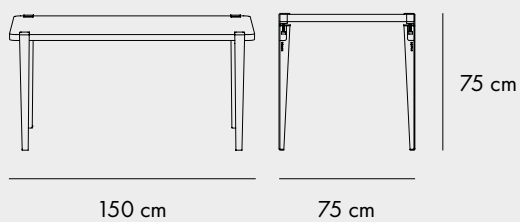

FINISHES

COLORS

BALTHAZAR TABLE