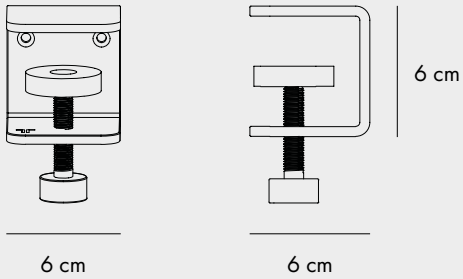

WALL BRACKET