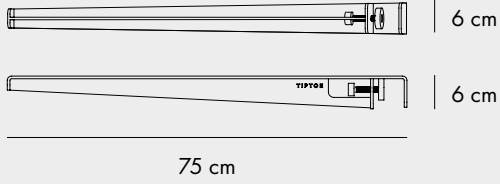

COLORS

WALL-MOUNTED BAR TABLE H110

FINISHES

COLORS

TABLE LEG 75 CM

COLORS

TABLE LEGS 90 OR 110 CM

COLORS