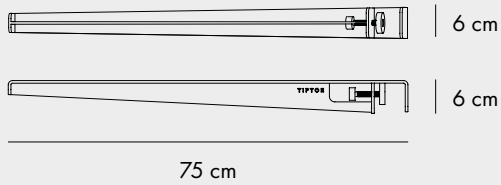

FINISHES

COLORS

LIMA SIDE TABLE

FINISHES

COLORS

TABLE LEG 75 CM

COLORS

TABLES & DESKS – TIPTOE WALL-MOUNTED