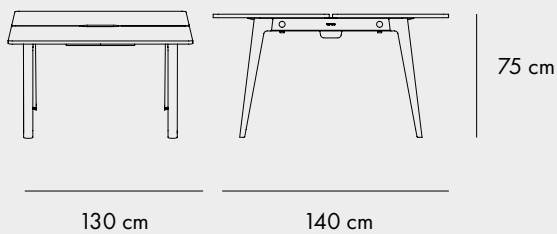

NEW MODERN WORK BENCH

2 PAX COMPACT