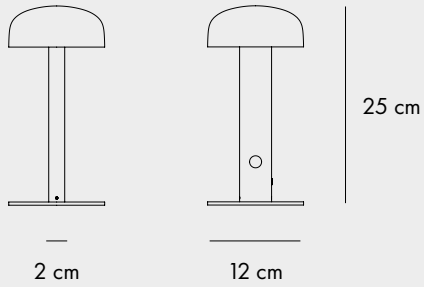

Dark varnished

Eucalyptus grey

Rosemary green

LIGHTING

NOD TABLE LAMP

COLORS

NOD CLAMP-ON LAMP

COLORS