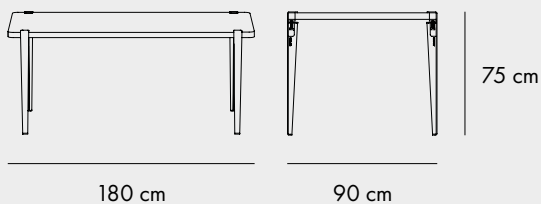

FINISHES

COLORS

LIMA SIDE TABLE

FINISHES

COLORS

TABLE LEG 75 CM

COLORS

TABLES & DESKS – TIPTOE WALL-MOUNTED