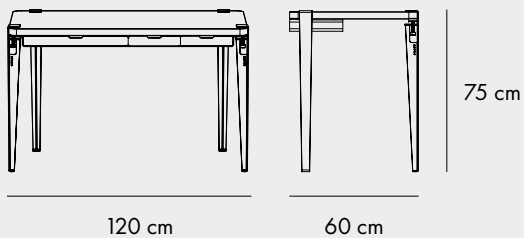

MONOCHROME DESK