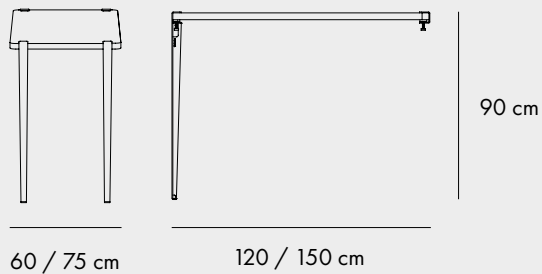

WALL-MOUNTED TABLE H90