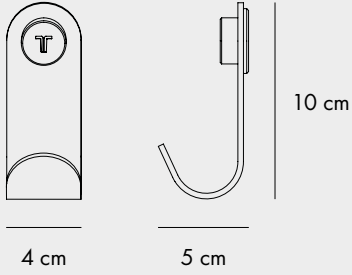

ACCESSORIES

JO COAT HOOK