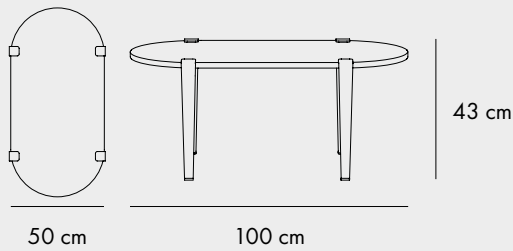

VENEZIA/PACIFICO COFFEE TABLE

FINISHES

COLORS

VENEZIA OBLONG COFFEE TABLE

FINISHES

COLORS

TABLE LEG 43 CM

COLORS