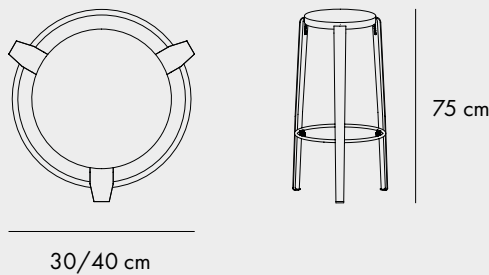

COLORS

BIG LOU