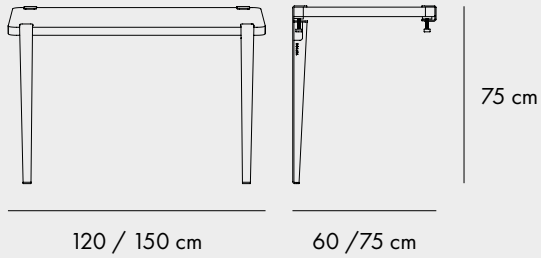

TABLES & DESKS – TIPTOE WALL-MOUNTED

WALL-MOUNTED DESK H75