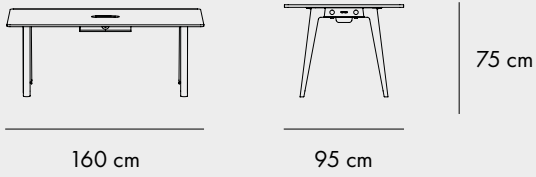

NEW MODERN MEETING