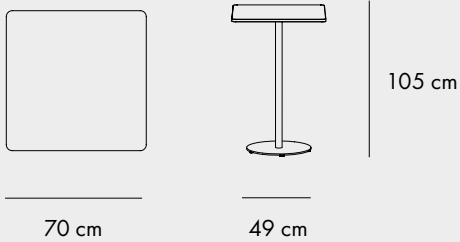

FINISHES

COLORS

MOKA HIGH TABLE - 105CM

FINISHES

COLORS

MOKA HIGH TABLE - 105CM

FINISHES

COLORS