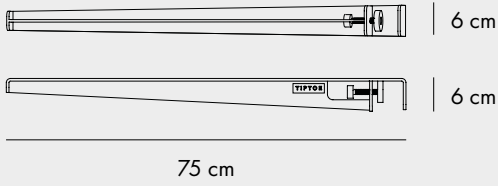

MIDI OUTDOOR COLLECTION

OUTDOOR TABLE LEG