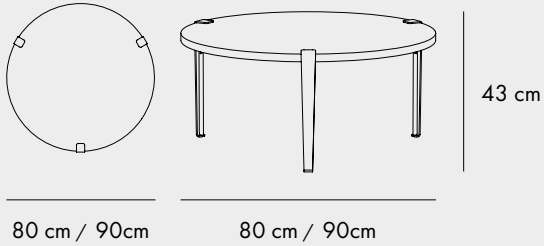

COFFEE TABLES

BROOKLYN COFFEE TABLE