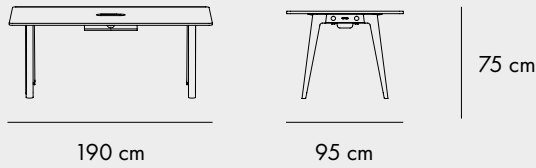

NEW MODERN MEETING