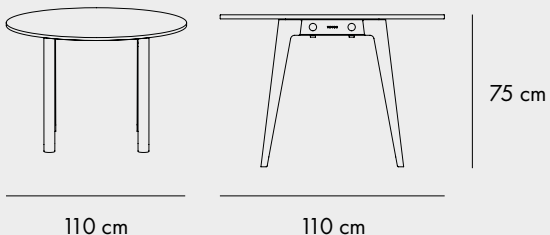

TABLES & DESKS – NEW MODERN COLLECTION

NEW MODERN DINING TABLE