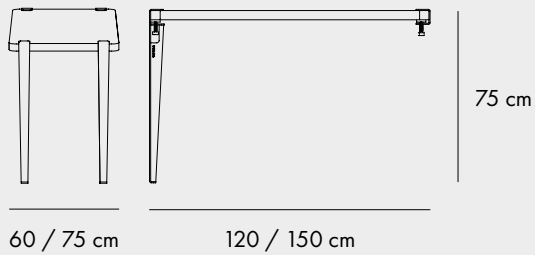

WALL-MOUNTED TABLE H75