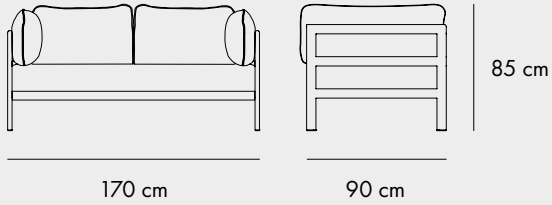

EASY SOFA

2-SEATER EASY SOFA