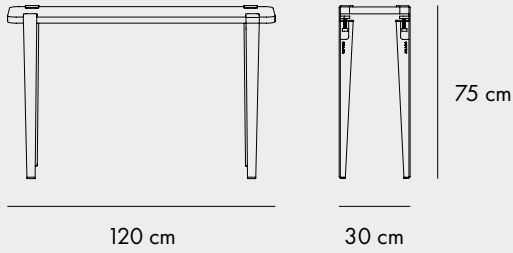

FINISHES

COLORS

LIMA SIDE TABLE

FINISHES

COLORS

TABLE LEG 75 CM

COLORS

TABLES & DESKS – TIPTOE WALL-MOUNTED