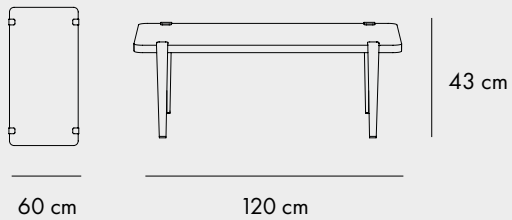

SANTIAGO COFFEE TABLE