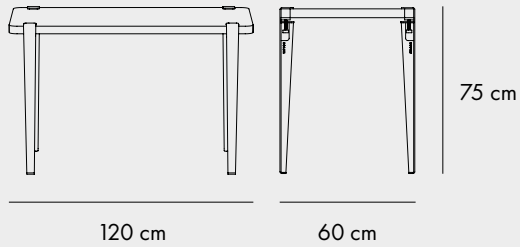

KIDS COLLECTION

198

ACCESSORIES

199

PRODUCT INFORMATION

TABLES & DESKS – TIPTOE ORIGINAL

LOBO TABLE / NOMA DESK

FINISHES