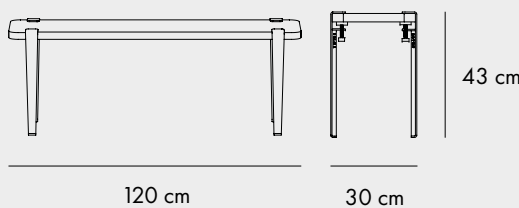

LOU

FINISHES

COLORS

MI LOU

FINISHES

COLORS

BIG LOU

FINISHES

COLORS

DUKE BENCH

FINISHES

COLORS