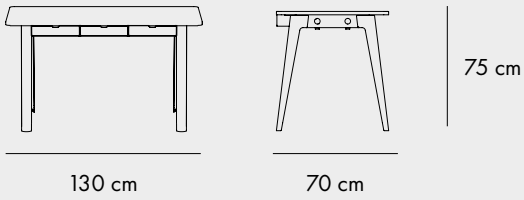

NEW MODERN DESK WITH WAVE