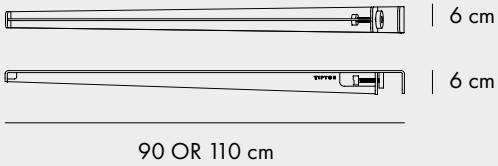

COLORS

WALL-MOUNTED BAR TABLE H110

FINISHES

COLORS

TABLE LEG 75 CM

COLORS

TABLE LEGS 90 OR 110 CM

COLORS