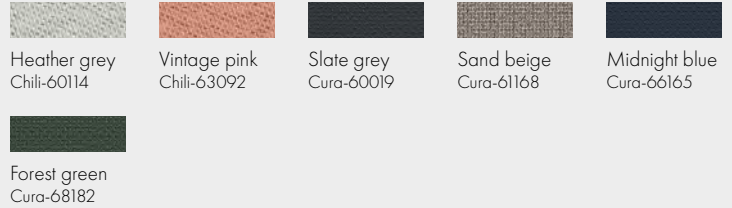

COLORS

EASY SOFA

2-SEATER EASY SOFA

FINISHES

GABRIEL FABRICS

3-SEATER EASY SOFA

FINISHES

GABRIEL FABRICS

FINISHES

SSD

SEAT AND BACKREST FINISHES

COLORS

SSD SOFT - RECYCLED FABRIC

FINISHES

GABRIEL FABRICS

COLORS