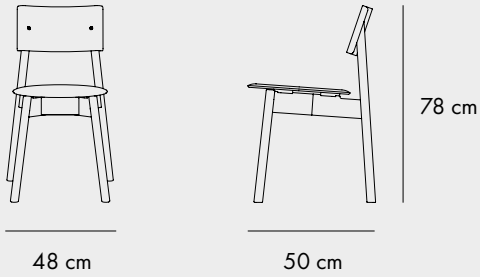

3-SEATER CORNER SOFA

FINISHES

GABRIEL FABRICS

EASY OTTOMAN

FINISHES

GABRIEL FABRICS

SEATING

SSD FULL WOOD