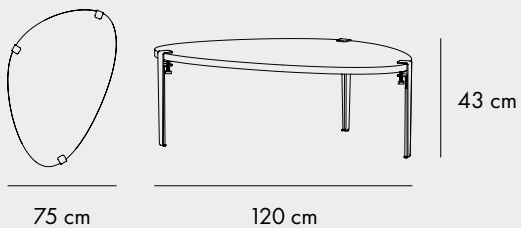

PEBBLE COFFEE TABLE