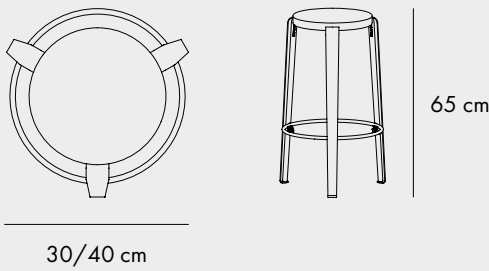

SSD BAR/SSDr BAR 65/75cm

FINISHES

COLORS

LOU

FINISHES

COLORS

MI LOU

FINISHES