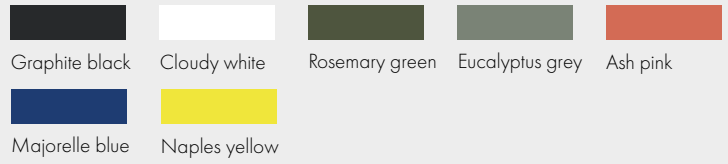

FINISHES

SSD

SEAT AND BACKREST FINISHES

COLORS

SSD SOFT - RECYCLED FABRIC

FINISHES

GABRIEL FABRICS

COLORS

COLORS

BOOK SHELF L150 | 2,5 cm | 2 cm | 20 cm
150 cm**FINISHES**

Solid oak

Venezia

COLORS

Graphite black

Cloudy white

Mineral blue

Dark varnished

Eucalyptus grey

Rosemary green

LIGHTING

NOD TABLE LAMP

COLORS

NOD CLAMP-ON LAMP

COLORS