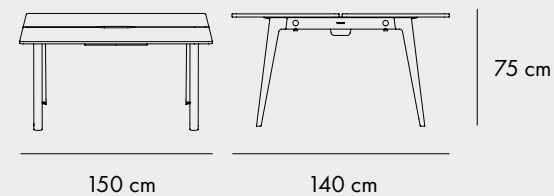

NEW MODERN WORK BENCH

2 PAX COMFORT