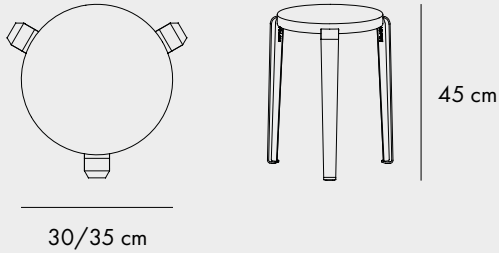

SSD BAR/SSDr BAR 65/75cm

FINISHES

COLORS

LOU

FINISHES

COLORS

MI LOU

FINISHES