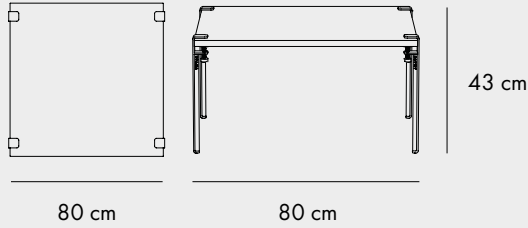

VERSAILLES COFFEE TABLE