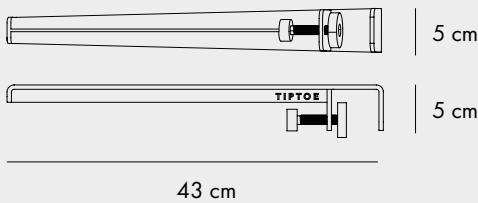

VENEZIA/PACIFICO COFFEE TABLE

FINISHES

COLORS

VENEZIA OBLONG COFFEE TABLE

FINISHES

COLORS

TABLE LEG 43 CM

COLORS