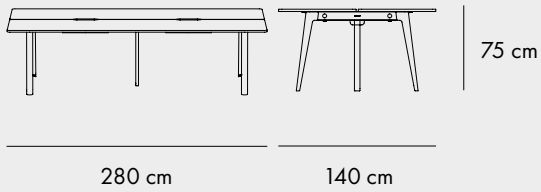

NEW MODERN WORK BENCH
4 PAX COMFORT