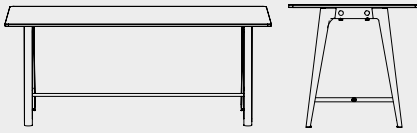

NEW MODERN HIGH TABLE

220 cm

95 cm

90/105cm

FINISHES

Oak

White Plywood

Reclaimed oak

COLORS

Graphite black

Cloudy white

Eucalyptus grey

Ash pink

Rosemary green