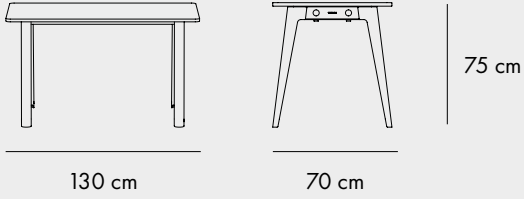

NEW MODERN DESK