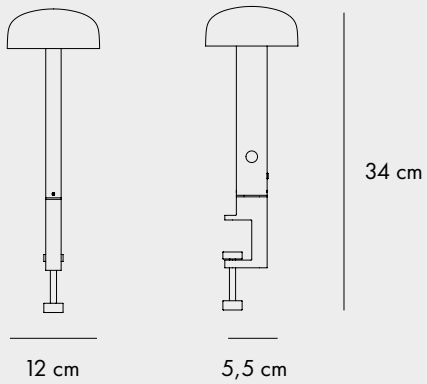

Dark varnished

Eucalyptus grey

Rosemary green

LIGHTING

NOD TABLE LAMP

COLORS

NOD CLAMP-ON LAMP

COLORS