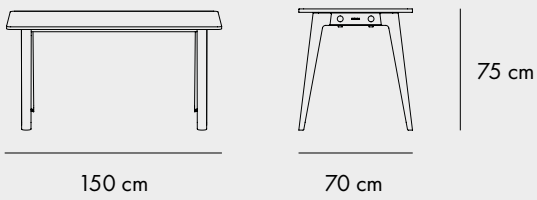

FINISHES

COLORS

NEW MODERN DESK