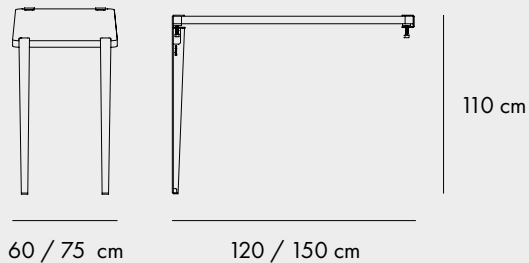

COLORS

WALL-MOUNTED BAR TABLE H110

FINISHES

COLORS

TABLE LEG 75 CM

COLORS

TABLE LEGS 90 OR 110 CM

COLORS