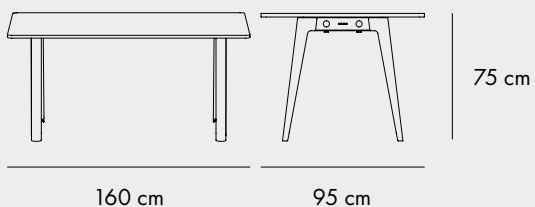

NEW MODERN DINING TABLE