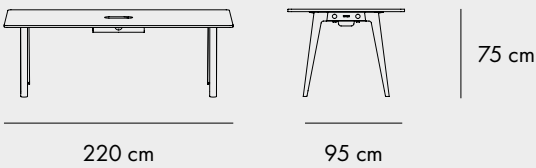

NEW MODERN MEETING