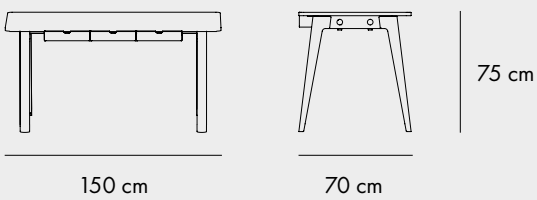

NEW MODERN DESK WITH WAVE

FINISHES

COLORS

NEW MODERN HIGH TABLE

110 cm

110 cm

90/105cm

FINISHES