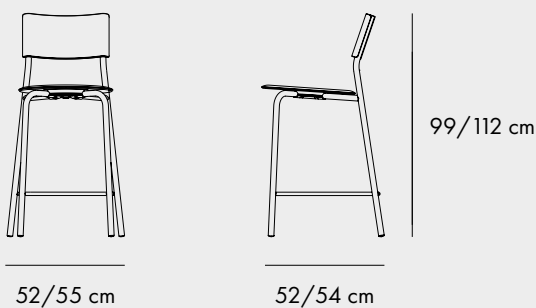

SSD BAR/SSDr BAR 65/75cm

FINISHES

COLORS

LOU

FINISHES

COLORS

MI LOU

FINISHES