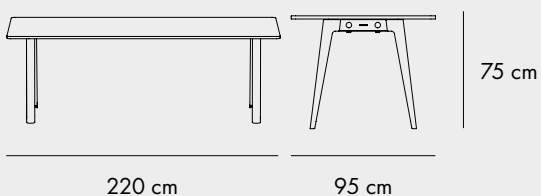

NEW MODERN DINING TABLE